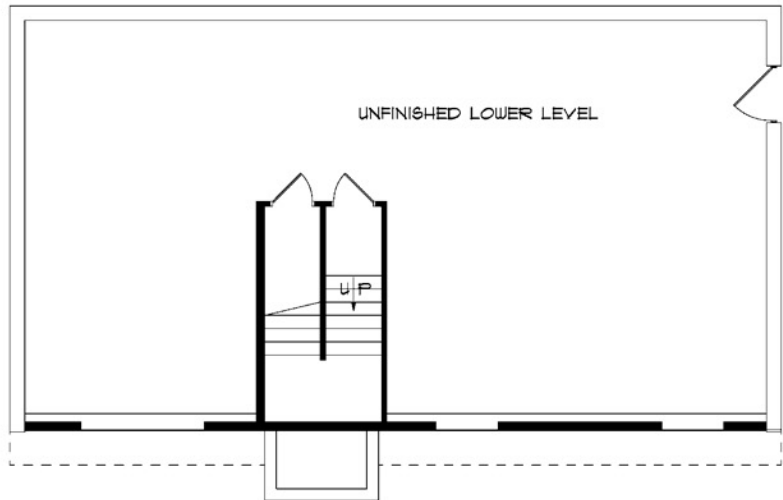

# Atwood

1131 sq. ft.

3 Bedrooms

1.5 Baths

44'-0"

26'-0"

UPPER FLOOR PLAN

LOWER FLOOR PLAN