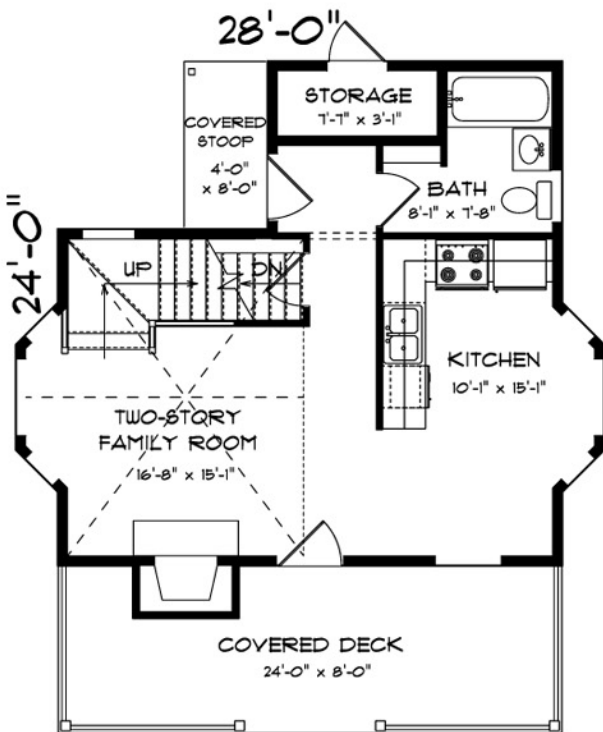

Casselberry

839 sq. ft.

2 Bedrooms

1.5 Baths

FIRST FLOOR
524 SQUARE FEET

SECOND FLOOR
315 SQUARE FEET