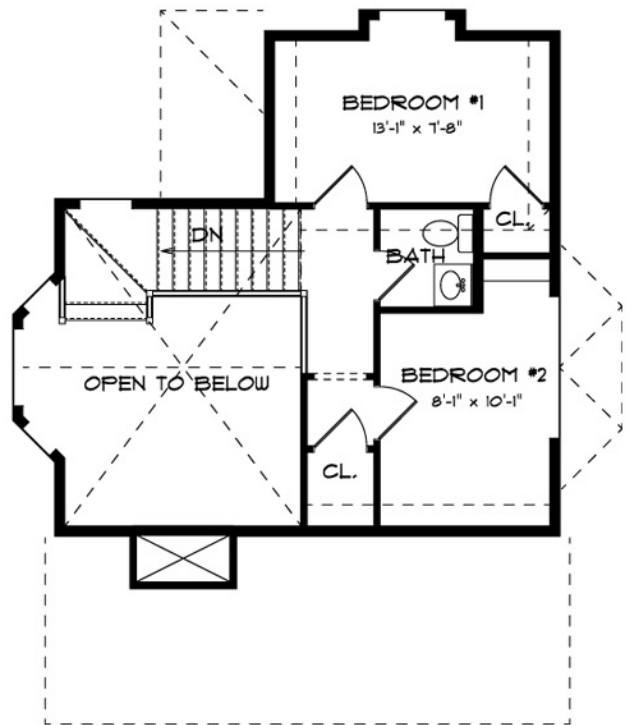

Casselberry

839 sq. ft.

2 Bedrooms

1.5 Baths

FIRST FLOOR
524 SQUARE FEET

SECOND FLOOR
315 SQUARE FEET