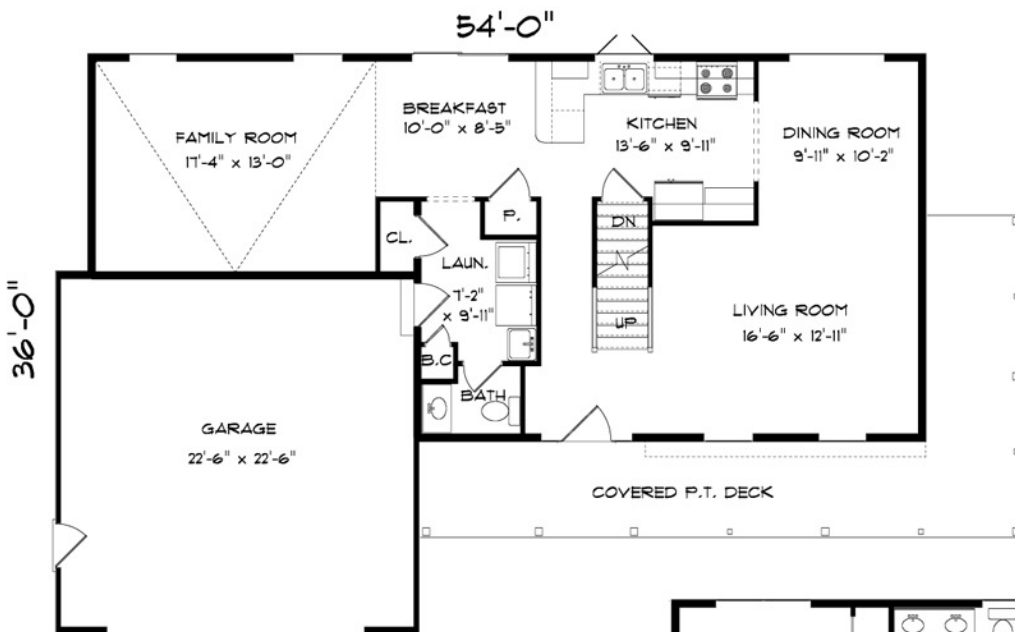

Darcee

1801 sq. ft.

3 Bedrooms

1.5 Baths

1st FLOOR PLAN

1045 SQUARE FEET

DARCEE

1801 SQUARE FEET

2nd FLOOR PLAN

756 SQUARE FEET