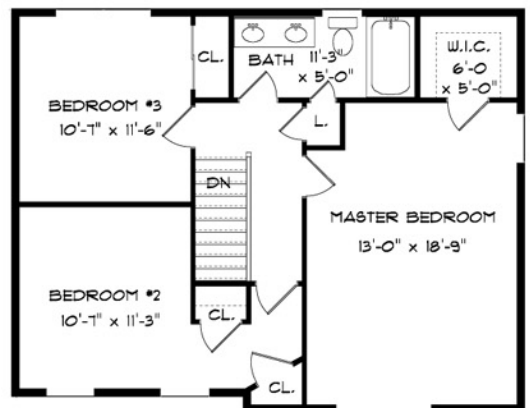

Darcee

1801 sq. ft.

3 Bedrooms

1.5 Baths

1st FLOOR PLAN

1045 SQUARE FEET

DARCEE

1801 SQUARE FEET

2nd FLOOR PLAN

756 SQUARE FEET