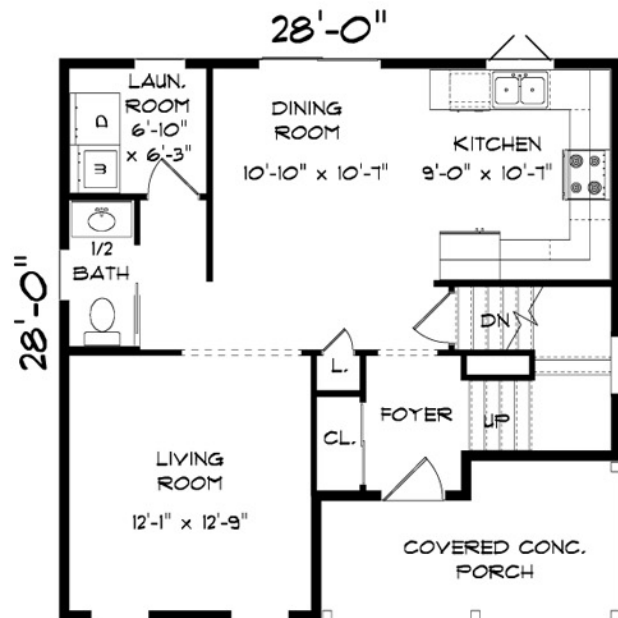

Morehead

1311 sq. ft.

3 Bedrooms

1.5 Baths

FIRST FLOOR
679 SQUARE FEET

SECOND FLOOR
632 SQUARE FEET