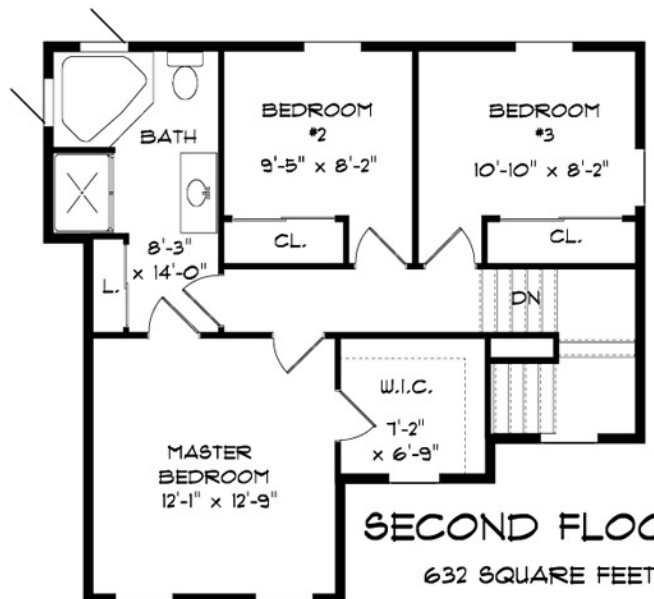

Morehead

1311 sq. ft.

3 Bedrooms

1.5 Baths

FIRST FLOOR
679 SQUARE FEET

SECOND FLOOR
632 SQUARE FEET