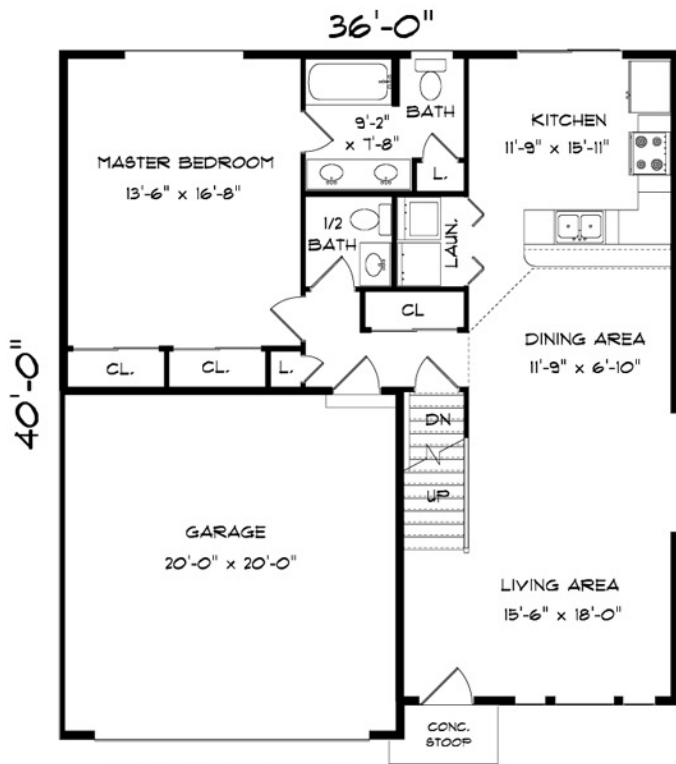

Roxbury

1378 sq. ft.

3 Bedrooms

2.5 Baths

SECOND FLOOR

362 SQUARE FEET