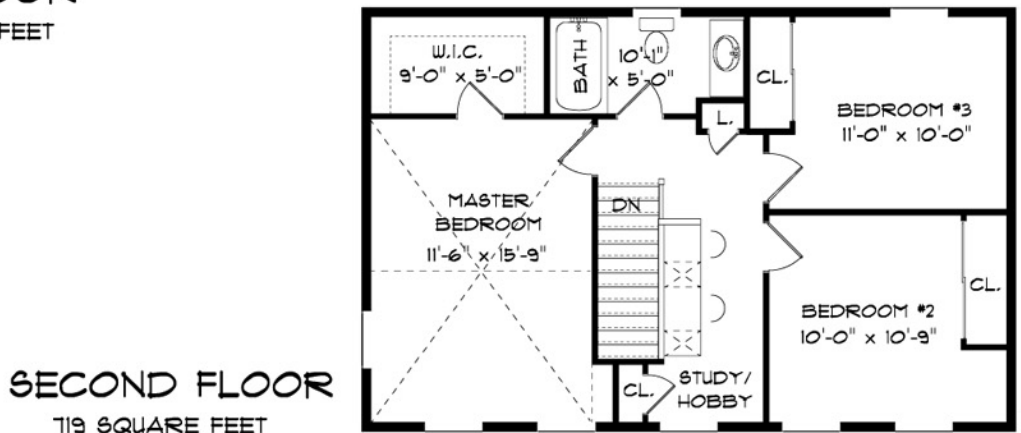

Wellington II

1476 sq. ft.

3 Bedrooms

1.5 Baths

FIRST FLOOR

748 SQUARE FEET

SECOND FLOOR

719 SQUARE FEET