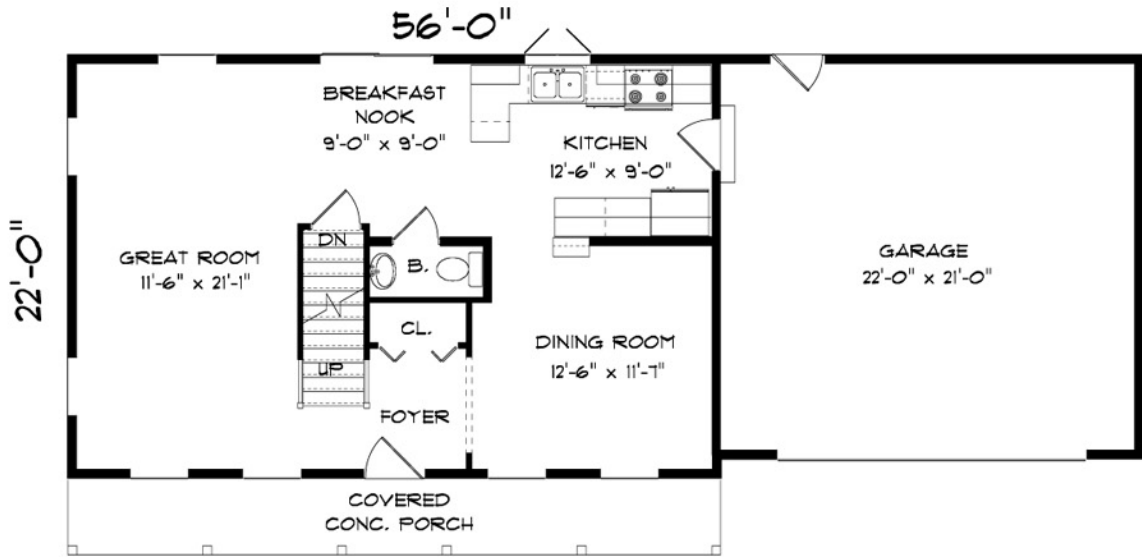

Wellington II

1476 sq. ft.

3 Bedrooms

1.5 Baths

FIRST FLOOR

748 SQUARE FEET

SECOND FLOOR

719 SQUARE FEET