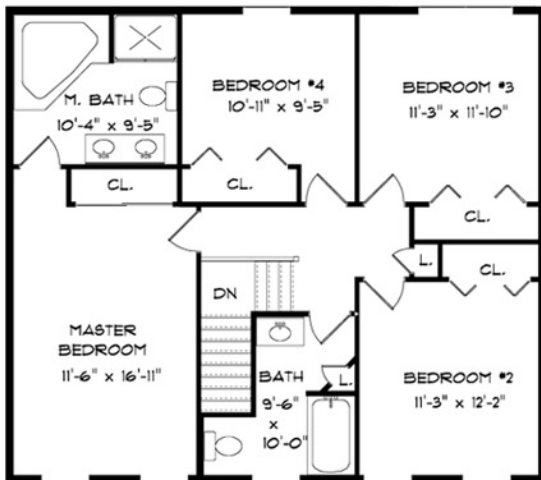

# Williamstown

2303 sq. ft.

4 Bedrooms

2.5 Baths

## FIRST FLOOR

1320 SQUARE FEET

## SECOND FLOOR

983 SQUARE FEET