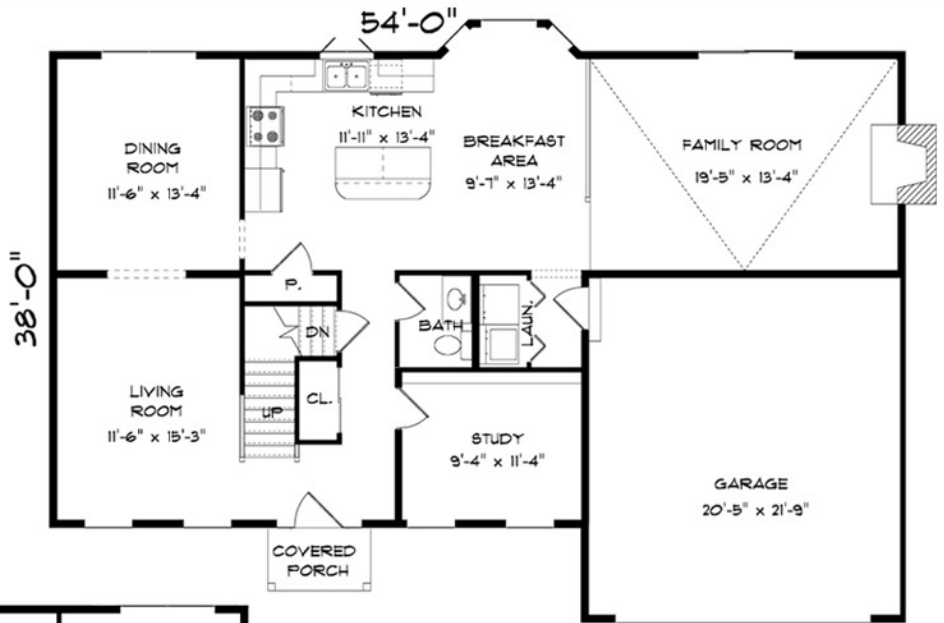

# Williamstown

2303 sq. ft.

4 Bedrooms

2.5 Baths

## FIRST FLOOR

1320 SQUARE FEET

## SECOND FLOOR

983 SQUARE FEET